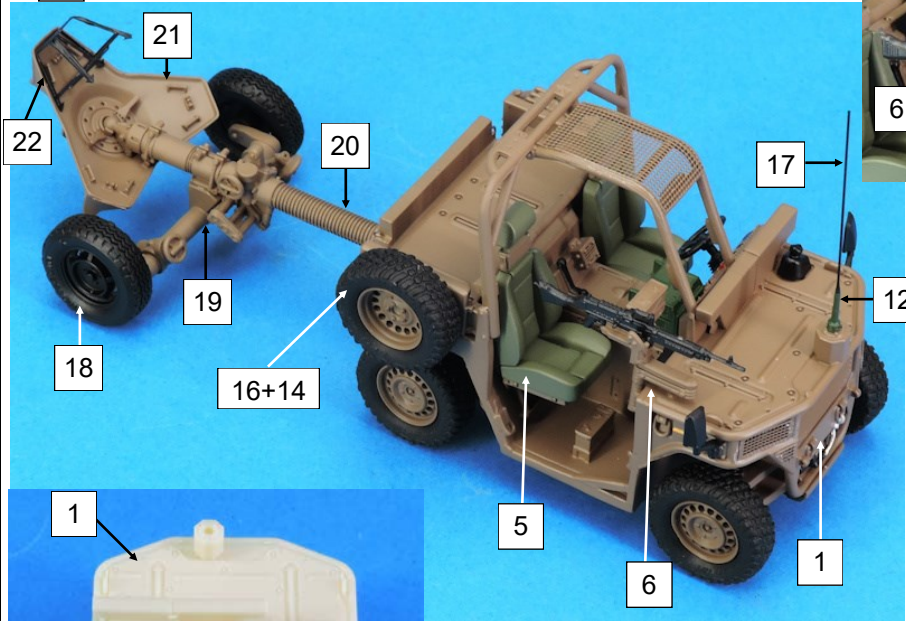

MF48642KM Fardier Rider UNAC mortier

N°	Désignation	Qté
1	Caisse	1
2	Pont avant	1
3	Pont arrière	1
4	Arceaux	1
5	Sièges	2
6	Support mitrailleuse	1
7	Mitrailleuse	1
8	Porte document	1
9	Poste radio PR4G	1
10	Volant.	1
11	Rétroviseurs	1+1
12	Support antenne	1
13	Axes de roues	2
14	Pneus	5
15	Jantes	4
16	Jantes roues de secours	1
17	Antenne	1
18	Roues mortier	2
19	Axe mortier	1
20	Tube du mortier	1
21	Embase mortier	1
22	Tabouret	1
23	Protection feu avant	2
24	Petite protection feu avant	2
25	Protection feu arrière	2
26	Grille arceaux	1