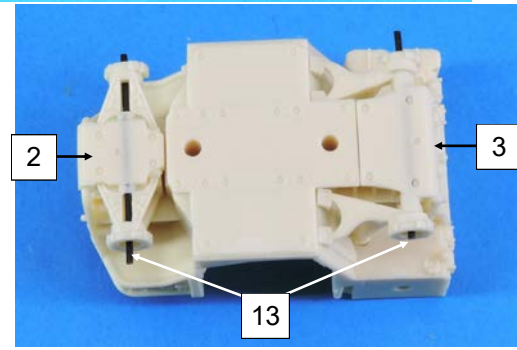

MF48642KM Fardier Rider UNAC mortier

N°	Désignation	Qté
1	Caisse	1
2	Pont avant	1
3	Pont arrière	1
4	Arceaux	1
5	Sièges	2
6	Support mitrailleuse	1
7	Mitrailleuse	1
8	Porte document	1
9	Poste radio PR4G	1
10	Volant.	1
11	Rétroviseurs	1+1
12	Support antenne	1
13	Axes de roues	2
14	Pneus	5
15	Jantes	4
16	Jantes roues de secours	1
17	Antenne	1
18	Roues mortier	2
19	Axe mortier	1
20	Tube du mortier	1
21	Embase mortier	1
22	Tabouret	1
23	Protection feu avant	2
24	Petite protection feu avant	2
25	Protection feu arrière	2
26	Grille arceaux	1