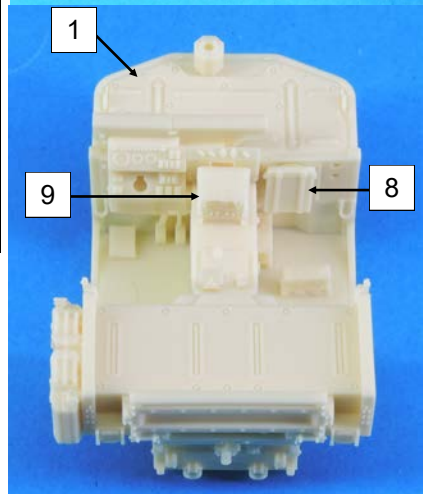

MF48642KM Fardier Rider UNAC mortier

N°	Désignation	Qté
1	Caisse	1
2	Pont avant	1
3	Pont arrière	1
4	Arceaux	1
5	Sièges	2
6	Support mitrailleuse	1
7	Mitrailleuse	1
8	Porte document	1
9	Poste radio PR4G	1
10	Volant.	1
11	Rétroviseurs	1+1
12	Support antenne	1
13	Axes de roues	2
14	Pneus	5
15	Jantes	4
16	Jantes roues de secours	1
17	Antenne	1
18	Roues mortier	2
19	Axe mortier	1
20	Tube du mortier	1
21	Embase mortier	1
22	Tabouret	1
23	Protection feu avant	2
24	Petite protection feu avant	2
25	Protection feu arrière	2
26	Grille arceaux	1