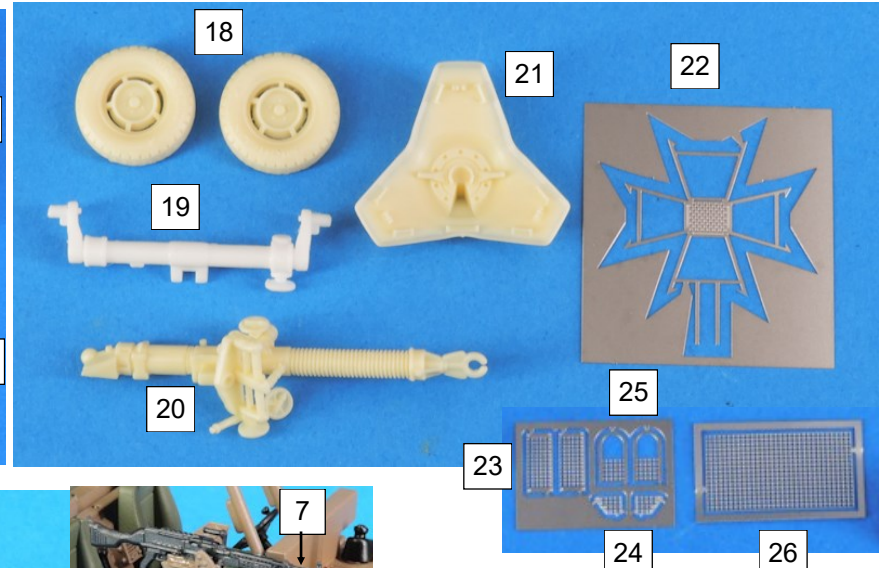

MF48642KM Fardier Rider UNAC mortier

N°	Désignation	Qté
1	Caisse	1
2	Pont avant	1
3	Pont arrière	1
4	Arceaux	1
5	Sièges	2
6	Support mitrailleuse	1
7	Mitrailleuse	1
8	Porte document	1
9	Poste radio PR4G	1
10	Volant.	1
11	Rétroviseurs	1+1
12	Support antenne	1
13	Axes de roues	2
14	Pneus	5
15	Jantes	4
16	Jantes roues de secours	1
17	Antenne	1
18	Roues mortier	2
19	Axe mortier	1
20	Tube du mortier	1
21	Embase mortier	1
22	Tabouret	1
23	Protection feu avant	2
24	Petite protection feu avant	2
25	Protection feu arrière	2
26	Grille arceaux	1