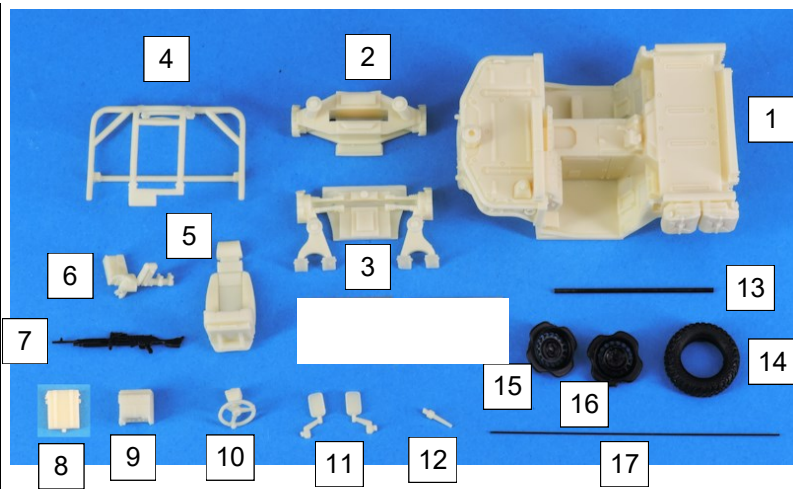

MF48642KM Fardier Rider UNAC mortier

N°	Désignation	Qté
1	Caisse	1
2	Pont avant	1
3	Pont arrière	1
4	Arceaux	1
5	Sièges	2
6	Support mitrailleuse	1
7	Mitrailleuse	1
8	Porte document	1
9	Poste radio PR4G	1
10	Volant.	1
11	Rétroviseurs	1+1
12	Support antenne	1
13	Axes de roues	2
14	Pneus	5
15	Jantes	4
16	Jantes roues de secours	1
17	Antenne	1
18	Roues mortier	2
19	Axe mortier	1
20	Tube du mortier	1
21	Embase mortier	1
22	Tabouret	1
23	Protection feu avant	2
24	Petite protection feu avant	2
25	Protection feu arrière	2
26	Grille arceaux	1