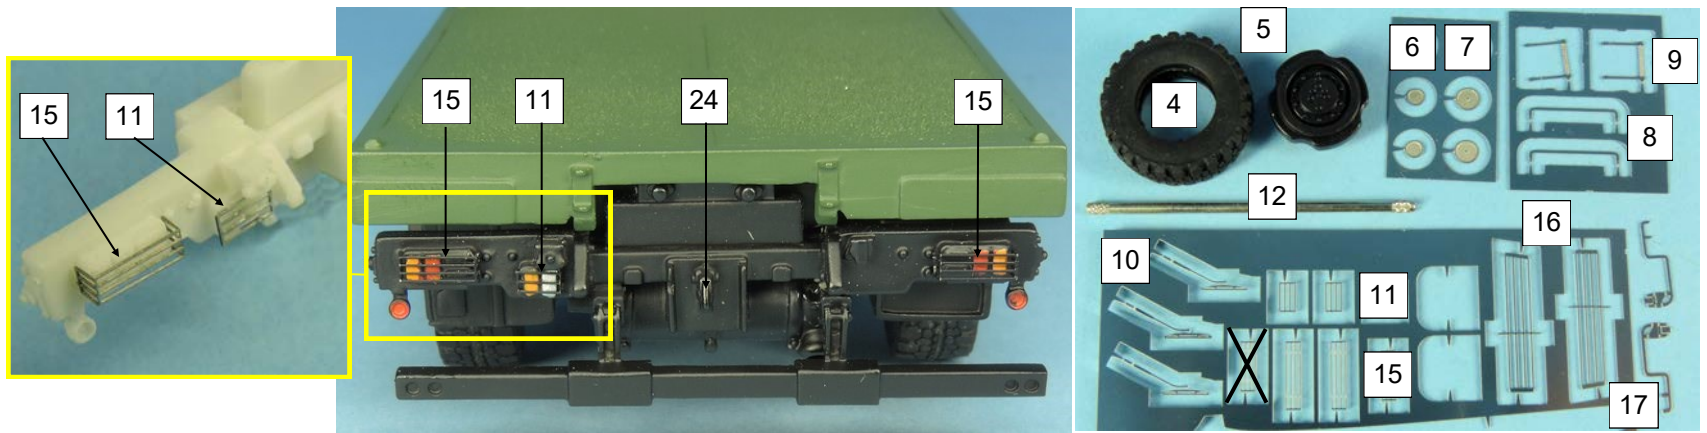

Nomenclature MF48594K
Renault Sherpa Carrier

N°	Désignation	Qté
1	Cabine	1
2	Châssis	1
3	Plateau arrière	1
4	Pneus	4
5	Jantes	4
6	Petit feux avant	2
7	Grand feux avant	2
8	Main courante cabine	2
9	Marche pied	2
10	Essuies glaces	3
11	Protection petit phare AV+ARR	3
12	Axes de roues	2
13	Tableau de bord	1
14	Vis	2
15	Protection grand phare arrière	2
16	Grille pare choc avant	2
17	Support rétroviseurs	2
18	Prise d'air moteur	2
19	Rétroviseurs	2
20	Pare choc avant	1
21	Pare choc arrière	1
22	Volant	1
23	Coffre rangement	1
24	Treuil arrière	1
25	Pont arrière	1
26	Pont avant	1
27	Protection bas moteur avant	1
28	Sièges	2

Si vous avez des pièces défectueuses ou manquantes, n'hésitez pas à nous contacter.
If you have faulty or missing parts, don't hesitate to contact us.