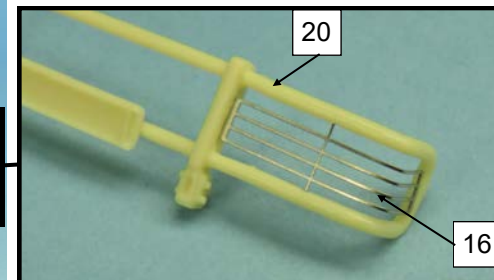

Nomenclature MF48594K
Renault Sherpa Carrier

N°	Désignation	Qté
1	Cabine	1
2	Châssis	1
3	Plateau arrière	1
4	Pneus	4
5	Jantes	4
6	Petit feux avant	2
7	Grand feux avant	2
8	Main courante cabine	2
9	Marche pied	2
10	Essuies glaces	3
11	Protection petit phare AV+ARR	3
12	Axes de roues	2
13	Tableau de bord	1
14	Vis	2
15	Protection grand phare arrière	2
16	Grille pare choc avant	2
17	Support rétroviseurs	2
18	Prise d'air moteur	2
19	Rétroviseurs	2
20	Pare choc avant	1
21	Pare choc arrière	1
22	Volant	1
23	Coffre rangement	1
24	Treuil arrière	1
25	Pont arrière	1
26	Pont avant	1
27	Protection bas moteur avant	1
28	Sièges	2

Si vous avez des pièces défectueuses ou manquantes, n'hésitez pas à nous contacter.
If you have faulty or missing parts, don't hesitate to contact us.