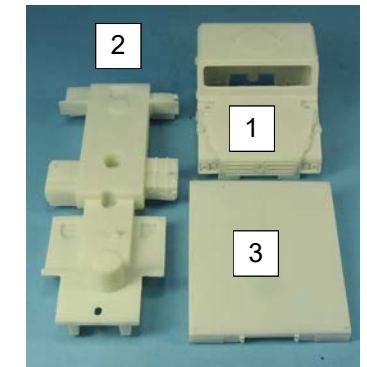

Nomenclature MF48594K
Renault Sherpa Carrier

N°	Désignation	Qté
1	Cabine	1
2	Châssis	1
3	Plateau arrière	1
4	Pneus	4
5	Jantes	4
6	Petit feux avant	2
7	Grand feux avant	2
8	Main courante cabine	2
9	Marche pied	2
10	Essuies glaces	3
11	Protection petit phare AV+ARR	3
12	Axes de roues	2
13	Tableau de bord	1
14	Vis	2
15	Protection grand phare arrière	2
16	Grille pare choc avant	2
17	Support rétroviseurs	2
18	Prise d'air moteur	2
19	Rétroviseurs	2
20	Pare choc avant	1
21	Pare choc arrière	1
22	Volant	1
23	Coffre rangement	1
24	Treuil arrière	1
25	Pont arrière	1
26	Pont avant	1
27	Protection bas moteur avant	1
28	Sièges	2

Si vous avez des pièces défectueuses ou manquantes, n'hésitez pas à nous contacter.
If you have faulty or missing parts, don't hesitate to contact us.