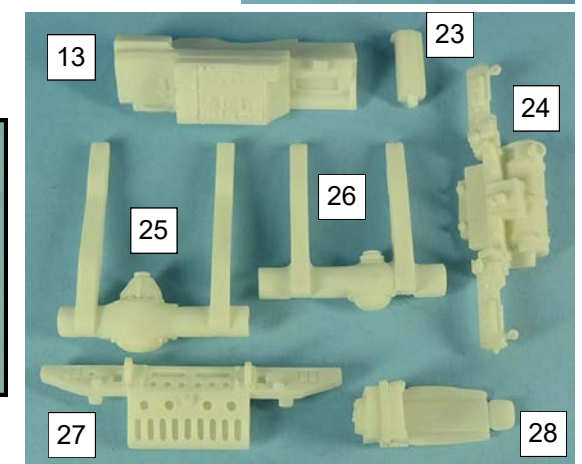

Nomenclature MF48594K
Renault Sherpa Carrier

N°	Désignation	Qté
1	Cabine	1
2	Châssis	1
3	Plateau arrière	1
4	Pneus	4
5	Jantes	4
6	Petit feux avant	2
7	Grand feux avant	2
8	Main courante cabine	2
9	Marche pied	2
10	Essuies glaces	3
11	Protection petit phare AV+ARR	3
12	Axes de roues	2
13	Tableau de bord	1
14	Vis	2
15	Protection grand phare arrière	2
16	Grille pare choc avant	2
17	Support rétroviseurs	2
18	Prise d'air moteur	2
19	Rétroviseurs	2
20	Pare choc avant	1
21	Pare choc arrière	1
22	Volant	1
23	Coffre rangement	1
24	Treuil arrière	1
25	Pont arrière	1
26	Pont avant	1
27	Protection bas moteur avant	1
28	Sièges	2

Si vous avez des pièces défectueuses ou manquantes, n'hésitez pas à nous contacter.
If you have faulty or missing parts, don't hesitate to contact us.