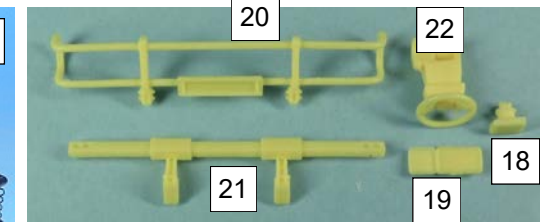

Nomenclature MF48594K
Renault Sherpa Carrier

N°	Désignation	Qté
1	Cabine	1
2	Châssis	1
3	Plateau arrière	1
4	Pneus	4
5	Jantes	4
6	Petit feux avant	2
7	Grand feux avant	2
8	Main courante cabine	2
9	Marche pied	2
10	Essuies glaces	3
11	Protection petit phare AV+ARR	3
12	Axes de roues	2
13	Tableau de bord	1
14	Vis	2
15	Protection grand phare arrière	2
16	Grille pare choc avant	2
17	Support rétroviseurs	2
18	Prise d'air moteur	2
19	Rétroviseurs	2
20	Pare choc avant	1
21	Pare choc arrière	1
22	Volant	1
23	Coffre rangement	1
24	Treuil arrière	1
25	Pont arrière	1
26	Pont avant	1
27	Protection bas moteur avant	1
28	Sièges	2

Si vous avez des pièces défectueuses ou manquantes, n'hésitez pas à nous contacter.
If you have faulty or missing parts, don't hesitate to contact us.